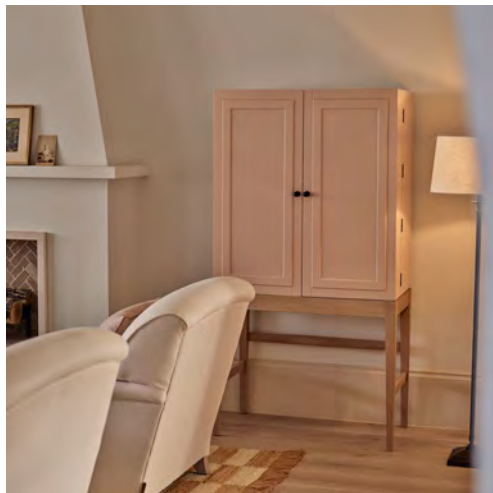

### Design details

- Finish:** Lily & Natural Oak
- Features:** Adjustable shelves.  
Dimmable LED lighting.  
Cable management features.  
Oak protected with IsoGuard®.

Cabinet with mirror  
ADL-CAB-LI-MIRR-02  
W: 90cm D: 45cm H: 171cm  
£2,854