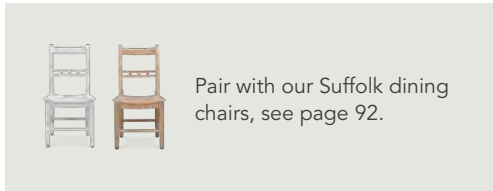

HARROGATE

Harrogate combines an oak tabletop with painted pedestal legs. The extending version pulls out from each end to maximise leg room.

Design details

- **Finish:** Natural Oak
- **Features:** Timber protected with IsoGuard®.
- **Extending:** Extends on timber extension rails. Leaves stored within table.

6-seater extending table
Natural Oak
HAR-TAB-REC-170-IN
L: 170cm W: 90cm H: 73cm
£1,495

Pair with our Suffolk dining chairs, see page 92.

6-10 seater extending table
Natural Oak
HAR-TAB-260-IN
L: 260cm W: 90cm H: 73cm
£1,995

MORETON

These dining tables are the essence of understated farmhouse style.

Design details

- **Finish:** Natural Oak
- **Features:** Timber protected with IsoGuard®. Oak is brushed to highlight the grain.
- **Extending:** Extends on a rack-and-pinion mechanism. Leaves stored within table. Brass toggle latches secure the tabletop.