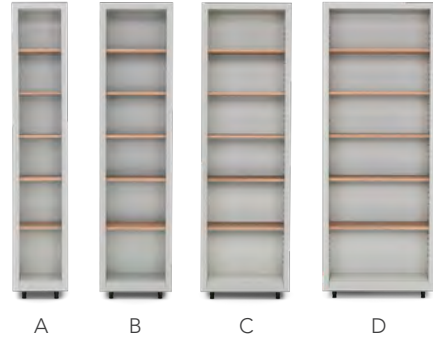

Cabinets

A 400mm
PEM-BOO-FIT-400-DR/HG
W: 400mm D: 333mm H: 2170mm
£999

B 525mm
PEM-BOO-FIT-525-DR/HG
W: 525mm D: 333mm H: 2170mm
£1,105

C 650mm
PEM-BOO-FIT-650-DR/HG
W: 650mm D: 333mm H: 2170mm
£1,255

D 825mm
PEM-BOO-FIT-825-DR/HG
W: 825mm D: 333mm H: 2170mm
£1,525

End panel
PEM-BOO-EP-DR/HG
W: 12mm D: 360mm H: 2170mm
£115

Cornice
PEM-COR-270-DR/HG
W: 2700mm D: 60mm
£119

Skirting
PEM-SKT-270-DR/HG
W: 2700mm D: 20mm
£95

Spare shelves

400mm (2pc)
PEM-SHE-400-2PC
W: 336mm D: 296mm H: 20mm
£100

525mm (2pc)
PEM-SHE-525-2PC
W: 435mm D: 296mm H: 20mm
£125

650mm (2pc)
PEM-SHE-650-2PC
W: 560mm D: 296mm H: 20mm
£145

825mm (2pc)
PEM-SHE-825-2PC
W: 767mm D: 296mm H: 20mm
£185

Drawers

650 base shelf
PEM-BAS-SHE-650-HG-02
W: 550mm D: 310mm H: 40mm
£95

650mm drawer cabinet
PEM-DRW-650-HG-02
W: 550mm D: 220mm H: 240mm
£265

825mm base shelf
PEM-BAS-SHE-825-HG-02
W: 720mm D: 310mm H: 40mm
£79

825mm drawer cabinet
PEM-DRW-825-HG-02
W: 720mm D: 220mm H: 260mm
£289