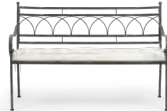

Bench with Natural cushion
CHELT-BEN-NAT
L: 141cm D: 64cm H: 91cm
£895

Armchair
CLT-SOF1-NAT-SET
W: 70cm D: 77cm H: 93cm
Seat height: 44cm
£650