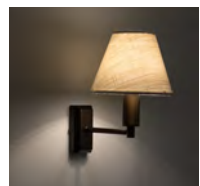

BRUNSWICK

Brunswick is designed to shroud a wall light and soften its light for an ambient glow.

5.5"	£19

Clara Warm White